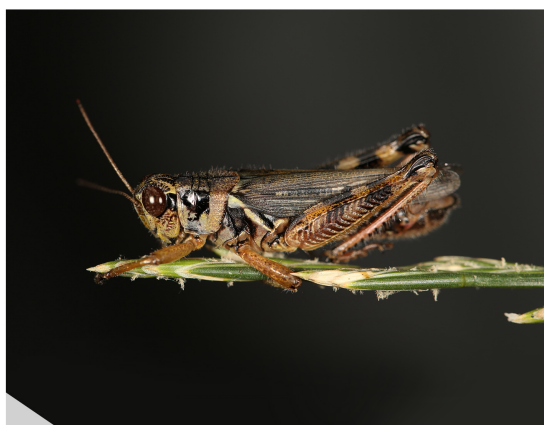

COMMON GRASSHOPPERS OF NORTH CENTRAL AND NORTHERN ALBERTA

Lesser migratory grasshopper
Melanoplus sanguinipes

Two-striped grasshopper
Melanoplus bivittatus

Striped sedge grasshopper
Stethophyma lineatum

Northern grasshopper
Melanoplus borealis

Bruner's spur-throat grasshopper
Melanoplus bruneri

Marsh meadow grasshopper
Pseudochorthippus curtipennis

Clear-winged grasshopper
Camnula pellucida

Huckleberry grasshopper
Melanoplus fasciatus

Broad-winged bush katydid
Scudderia pistillata